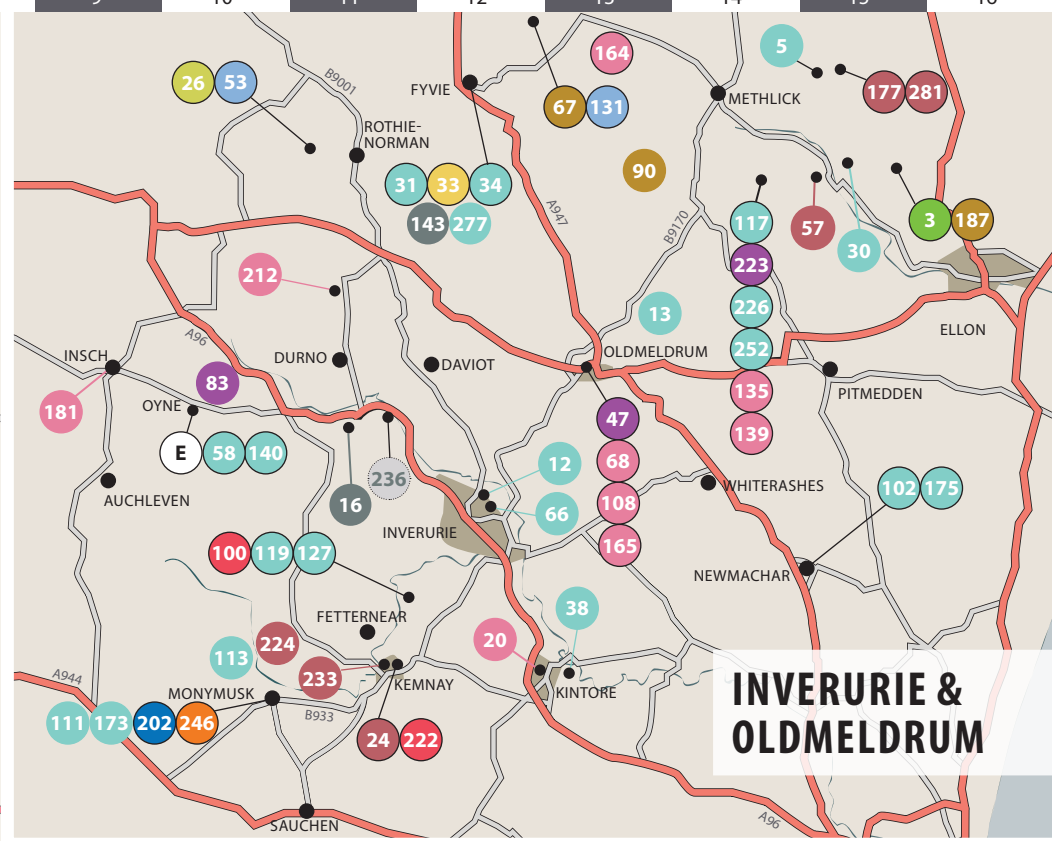

north east open studios

celebrating **15** years of **NEOS**

8-16 September 2018

LOCATION GUIDE

At-a-glance help for planning your routes.
Check your copy of the directory for directions, details and local trails.

MEMBER OF **ABERDEEN FESTIVALS** SPONSORED BY

LEGEND

- Ceramics
- Digital
- Glass
- Group
- Heritage Crafts
- Illustrator
- Jewellery
- Mixed Media
- Multi Media
- Painting
- Photography
- Printmaking
- Sculpture
- Textiles
- Wood
- Advertiser

A solid black outline around a coloured dot indicates a shared venue