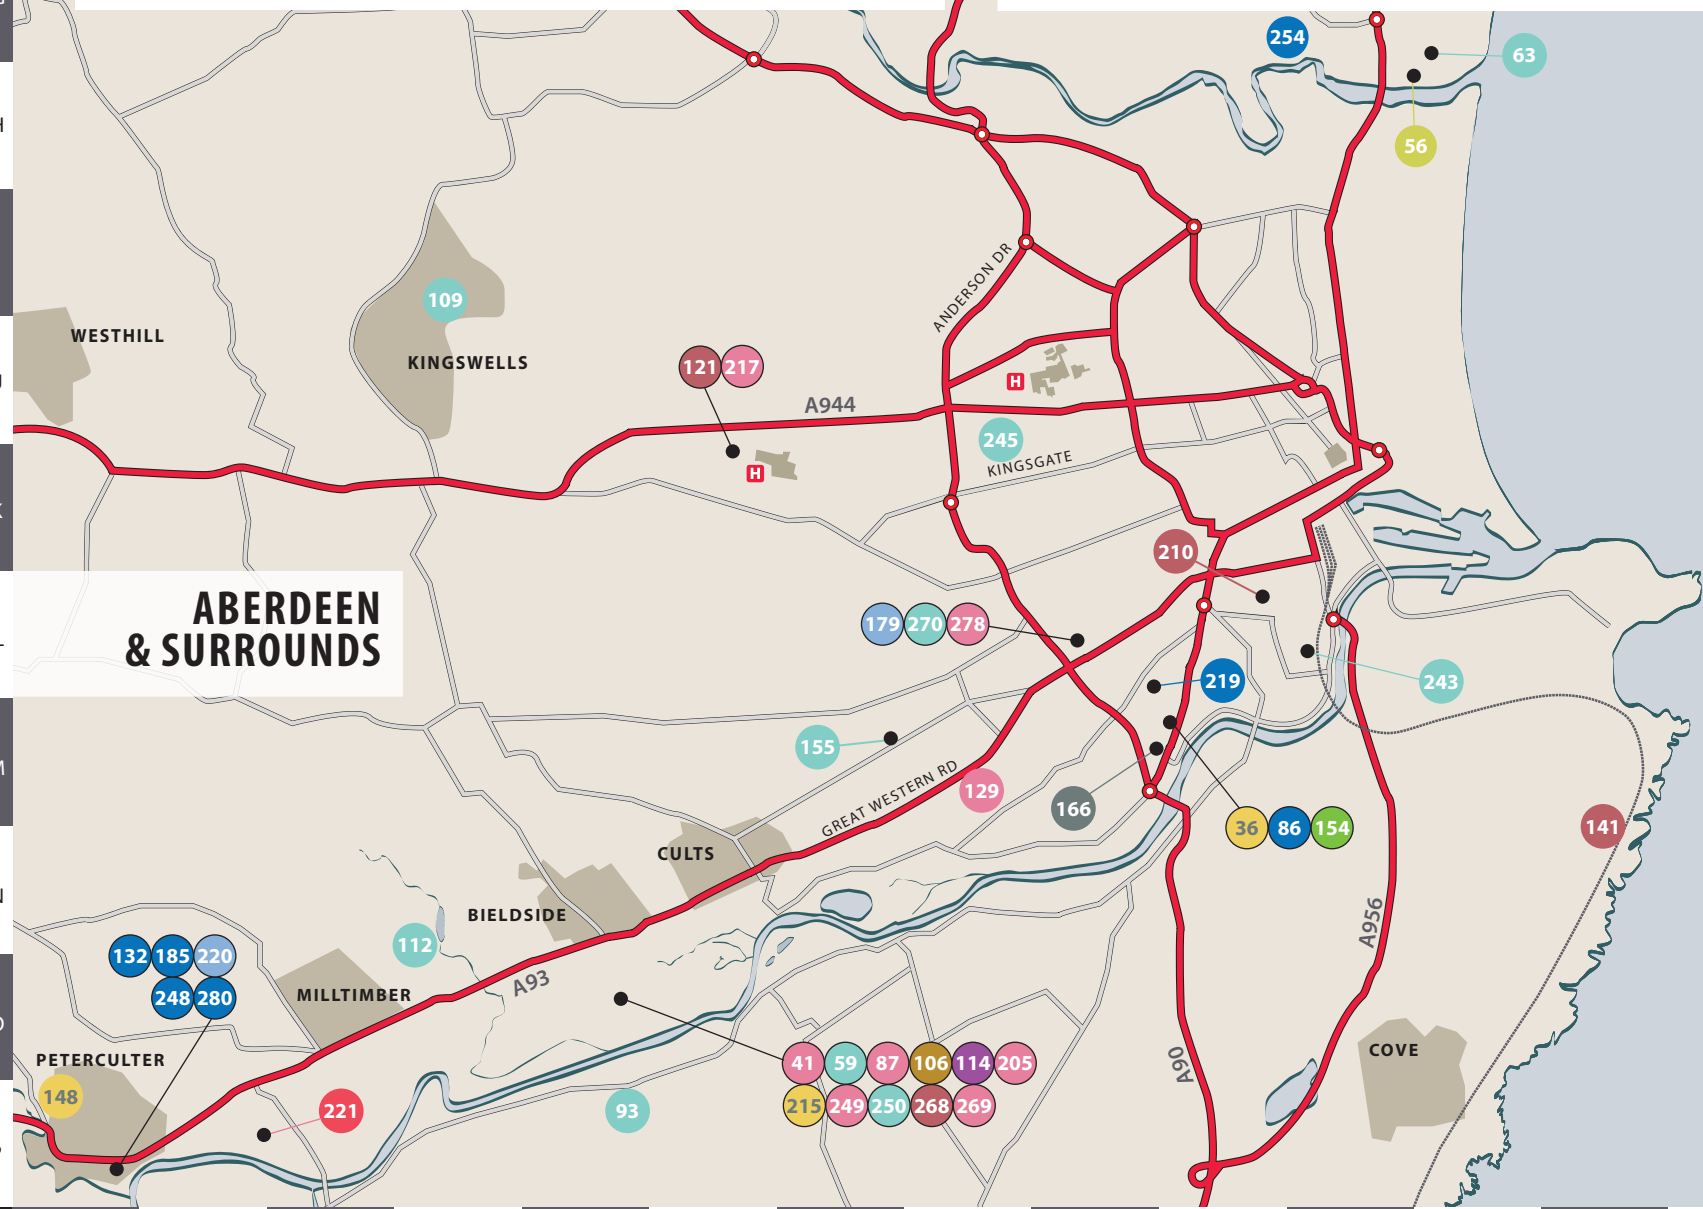

north east open studios

celebrating **15** years of **NEOS**

8-16 September 2018

LOCATION GUIDE

At-a-glance help for planning your routes.
Check your copy of the directory for directions, details and local trails.

MEMBER OF **ABERDEEN FESTIVALS** SPONSORED BY

LEGEND

- Ceramics
- Digital
- Glass
- Group
- Heritage Crafts
- Illustrator
- Jewellery
- Mixed Media
- Multi Media
- Painting
- Photography
- Printmaking
- Sculpture
- Textiles
- Wood
- Advertiser

A solid black outline around a coloured dot indicates a shared venue