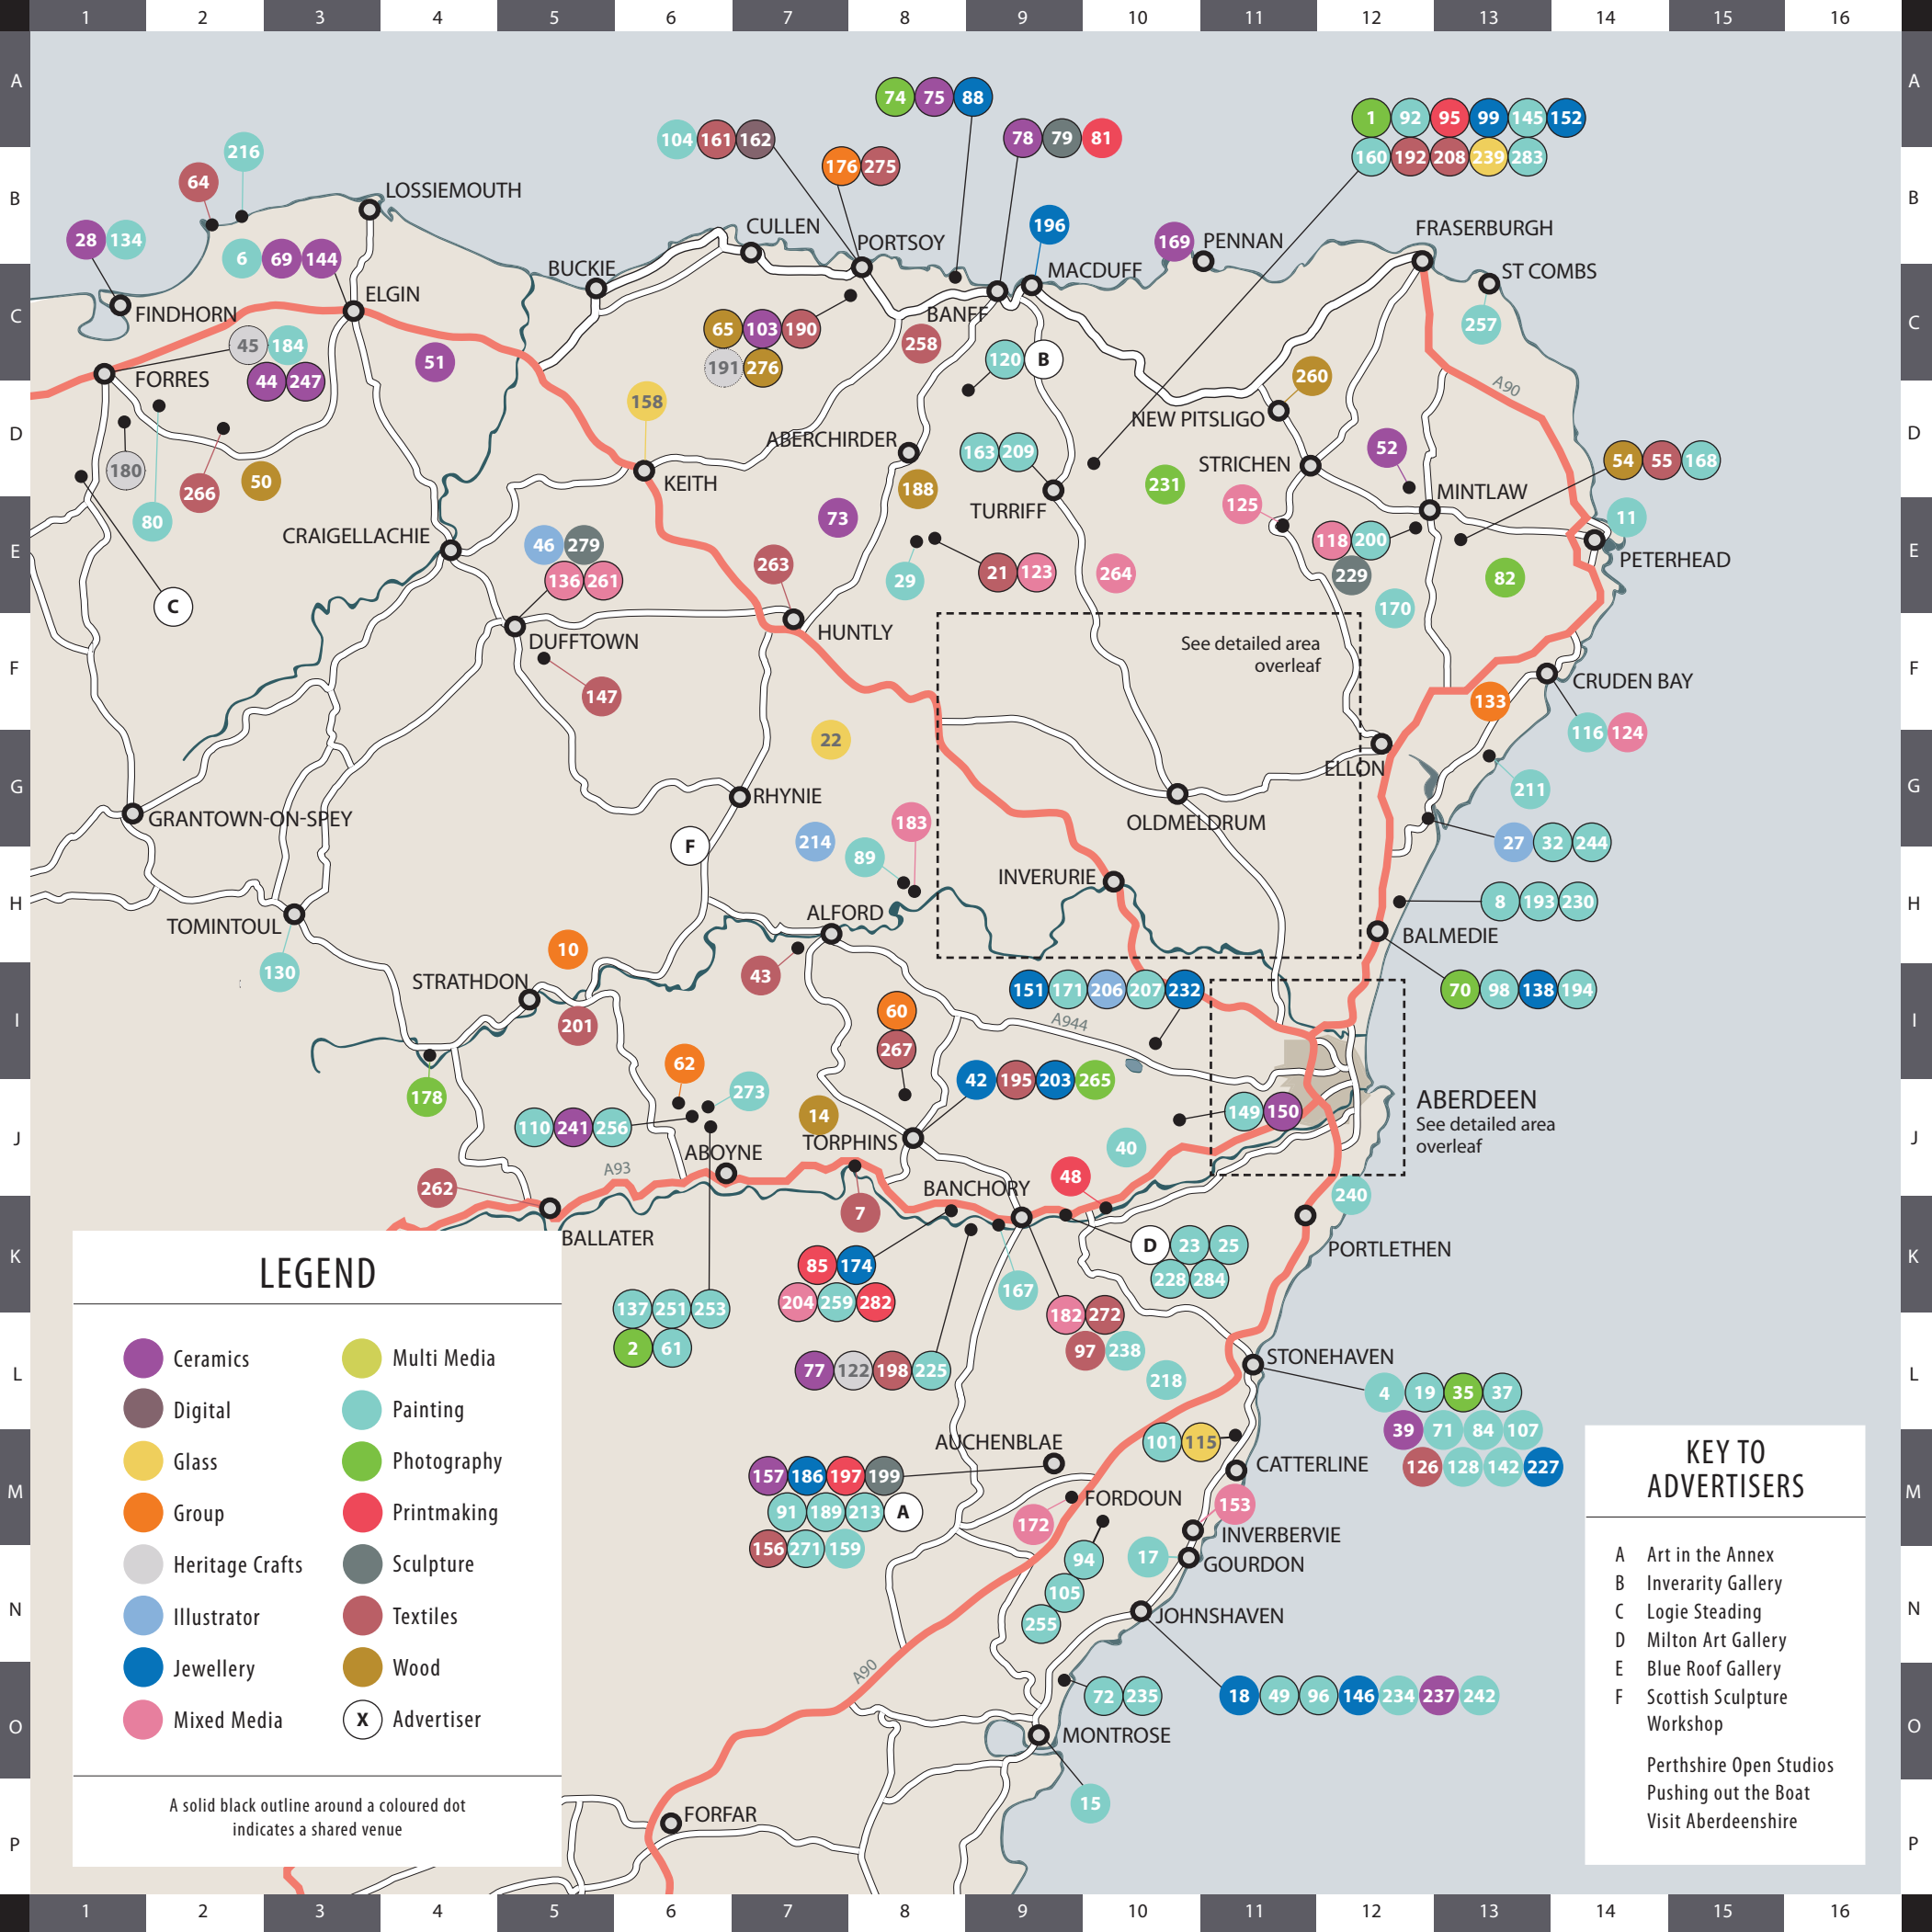

north east open studios

celebrating **15** years of **NEOS** 

8-16 September 2018

LOCATION GUIDE

At-a-glance help for planning your routes.
Check your copy of the directory for directions, details and local trails.

A solid black outline around a coloured dot indicates a shared venue

LEGEND

- Ceramics
- Digital
- Glass
- Group
- Heritage Crafts
- Illustrator
- Jewellery
- Mixed Media
- Multi Media
- Painting
- Photography
- Printmaking
- Sculpture
- Textiles
- Wood
- X Advertiser

A solid black outline around a coloured dot indicates a shared venue

KEY TO ADVERTISERS

- A Art in the Annex
- B Inverarity Gallery
- C Logie Steading
- D Milton Art Gallery
- E Blue Roof Gallery
- F Scottish Sculpture Workshop
- Perthshire Open Studios
- Pushing out the Boat
- Visit Aberdeenshire