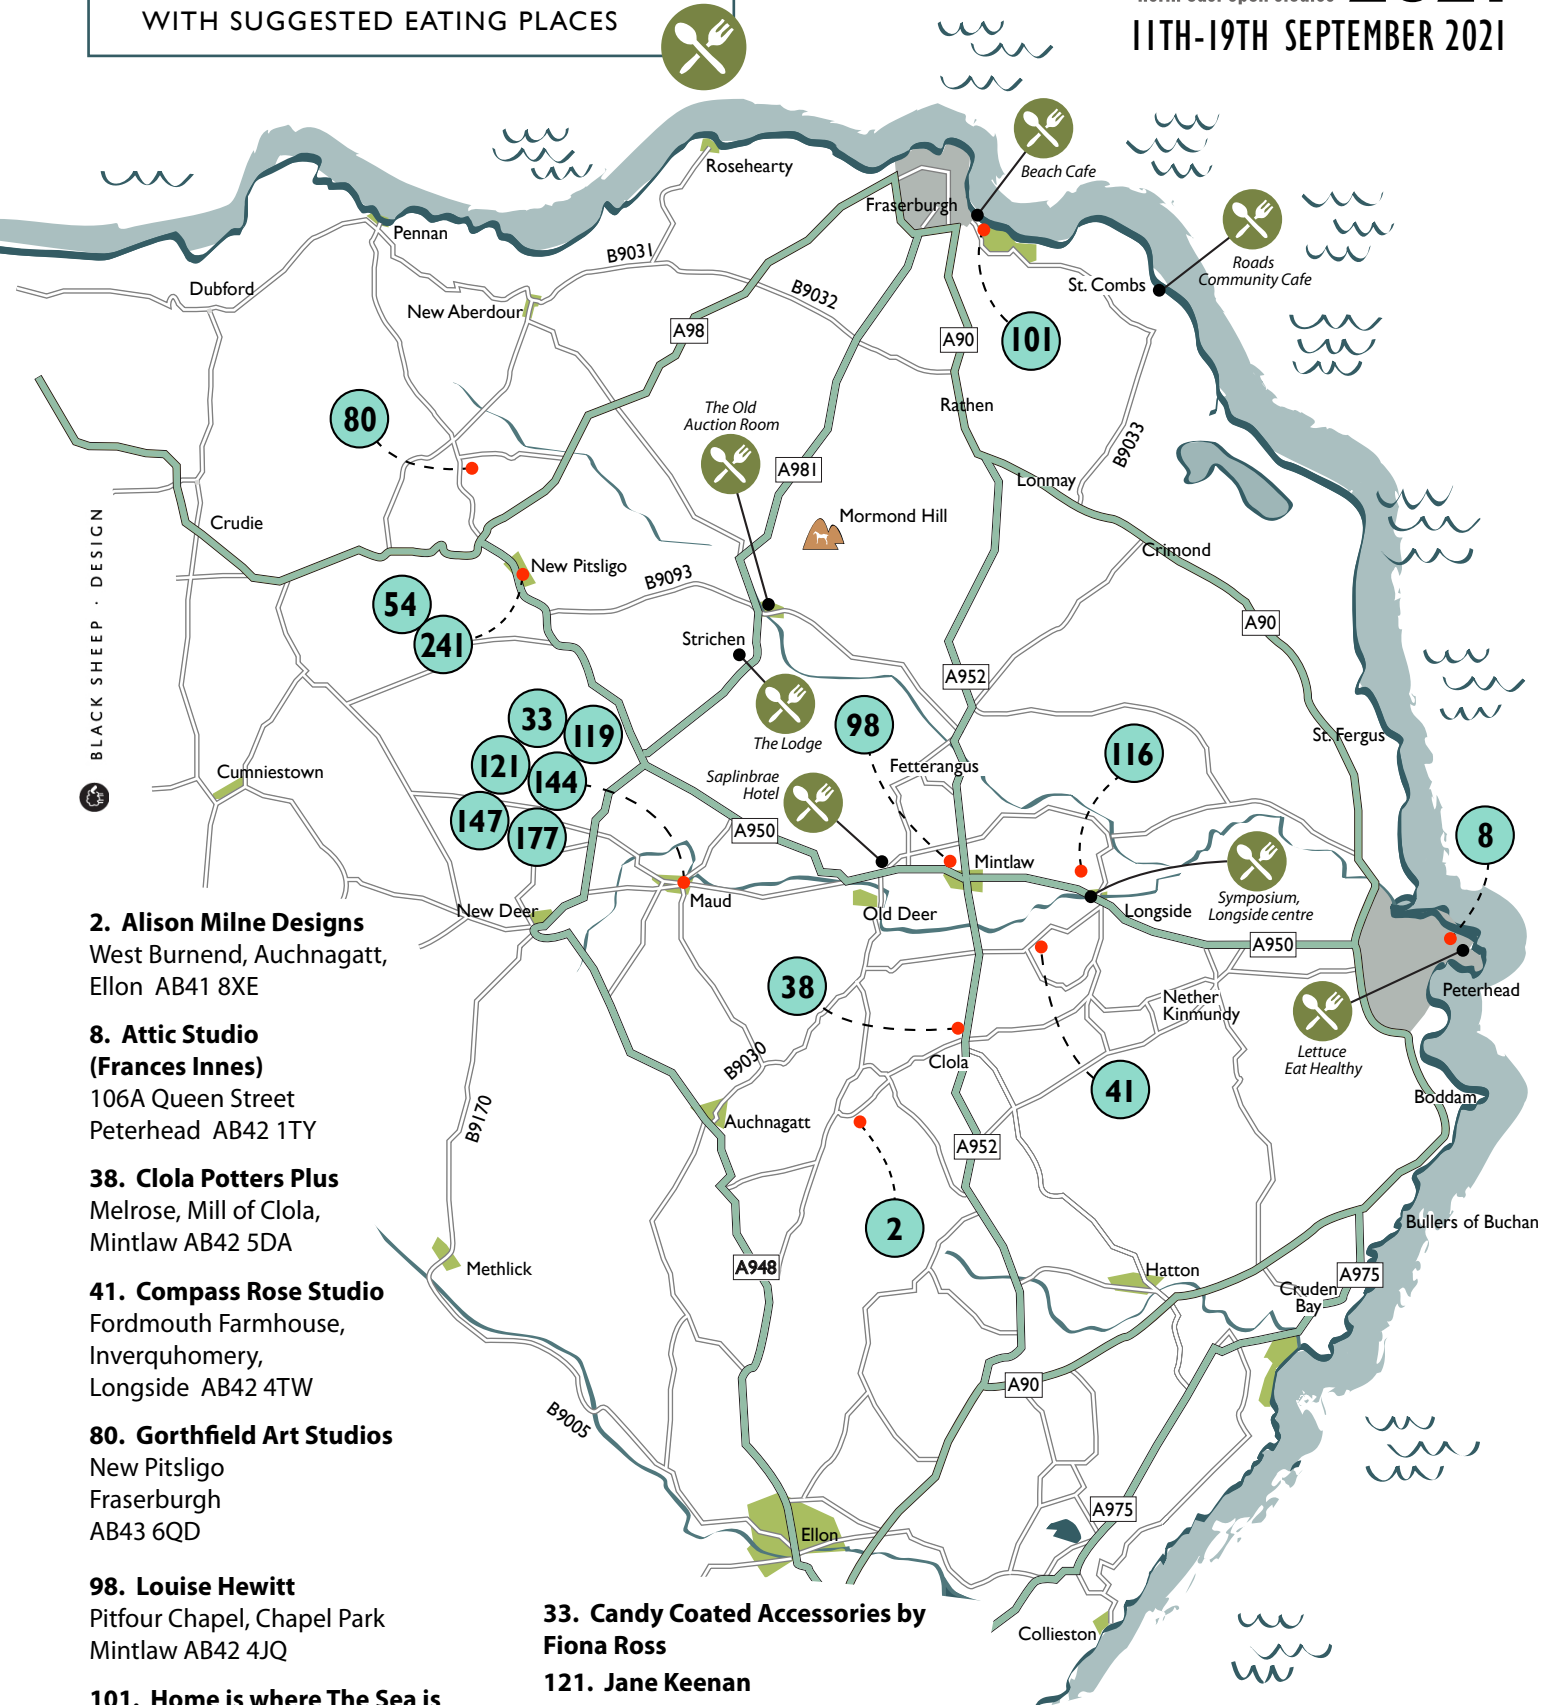

THE BUCHAN TRAIL

WITH SUGGESTED EATING PLACES

NEOS  2021

north east open studios

11TH-19TH SEPTEMBER 2021

2. Alison Milne Designs
West Burnend, Auchnagatt,
Ellon AB41 8XE

**8. Attic Studio
(Frances Innes)**
106A Queen Street
Peterhead AB42 1TY

38. Clola Potters Plus
Melrose, Mill of Clola,
Mintlaw AB42 5DA

41. Compass Rose Studio
Fordmouth Farmhouse,
Inverquhomery,
Longside AB42 4TW

80. Gorthfield Art Studios
New Pitsligo
Fraserburgh
AB43 6QD

98. Louise Hewitt
Pitfour Chapel, Chapel Park
Mintlaw AB42 4JQ

**101. Home is where The Sea is
by Katie Watson**
Upstairs - Fraserburgh Beach Centre
Fraserburgh Beach, Fraserburgh
AB43 9TB

116. Jewel Identity Ltd
Braehead, Bridgend
Longside, Peterhead
AB42 4XE

**33. Candy Coated Accessories by
Fiona Ross**

121. Jane Keenan

119. Junction Arts by Elaine Thomson

144. Drew Markou

147. Matchless Pots by Caroline Gault

177. Ashleigh Norrie

*All above exhibiting at
Jane Keenan Design @ Hendersons
The Square, Station Road,
Maud AB42 5LY*