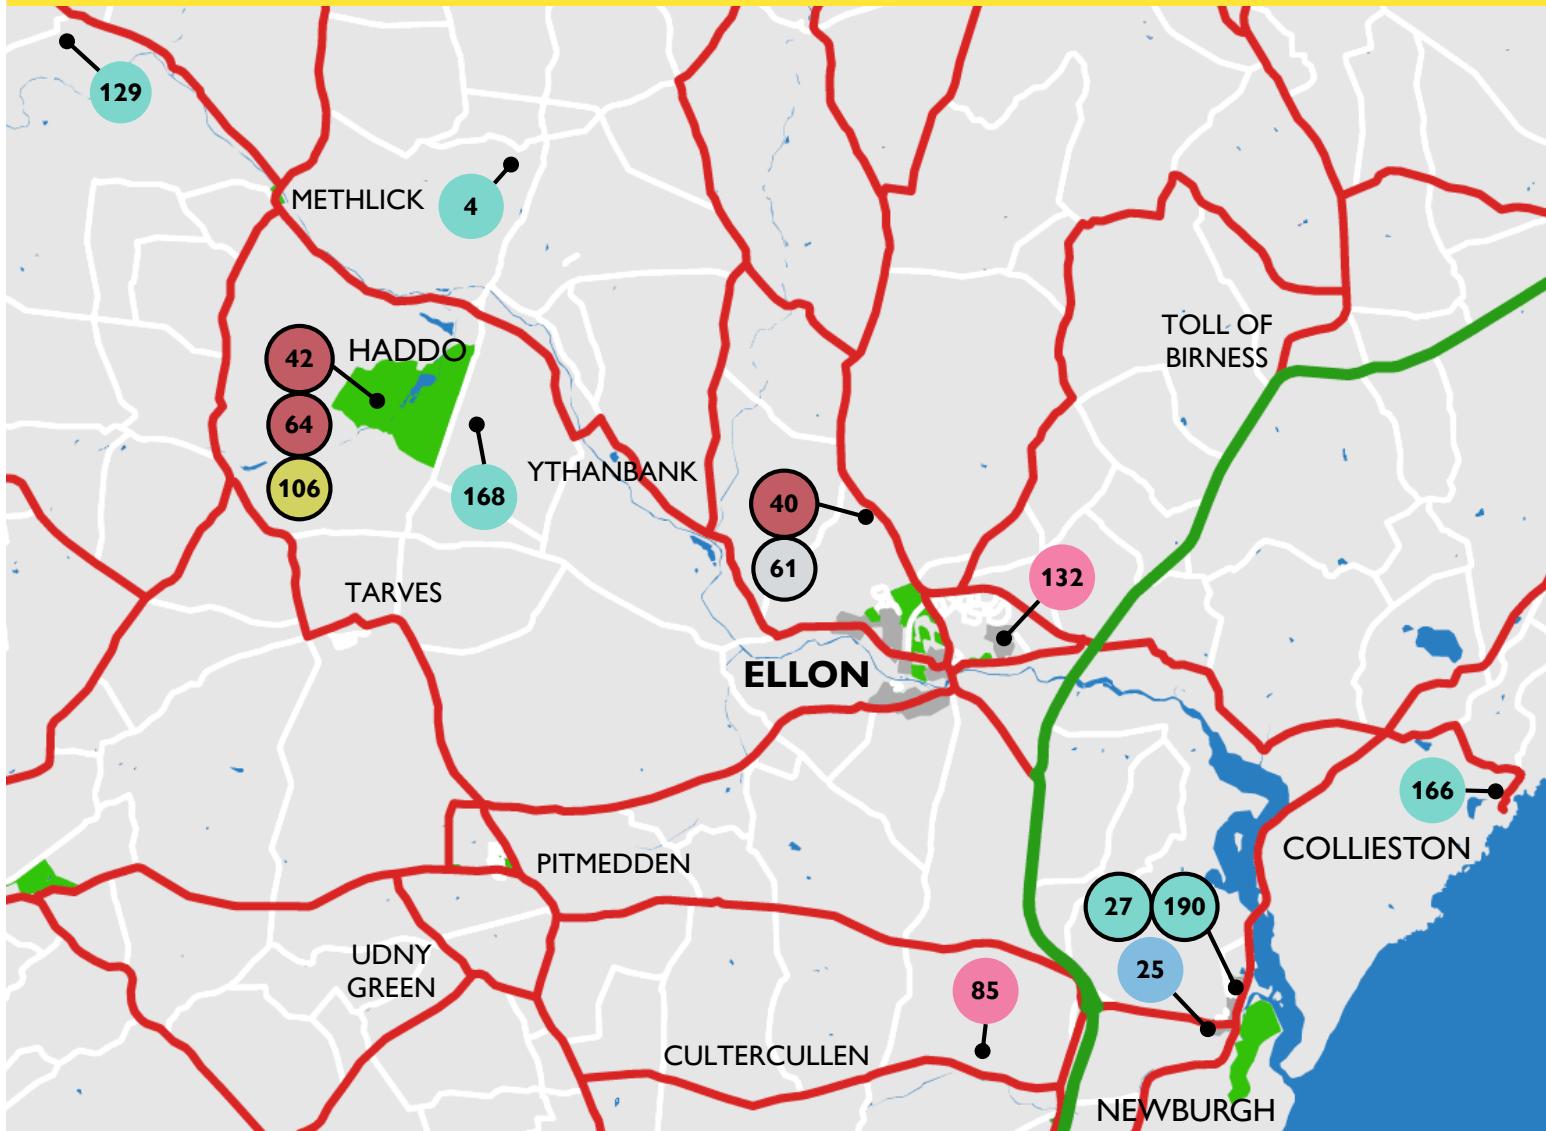

ELLON AREA TRAIL

NEOS
north east open studios

12TH – 20TH
SEP 2020

- Painting
- Textiles
- Multimedia
- Illustration
- Mixed Media
- Heritage Crafts
- Shared Studio

Studio opening times overleaf

MEET THE ARTISTS AND MAKERS IN THEIR STUDIOS