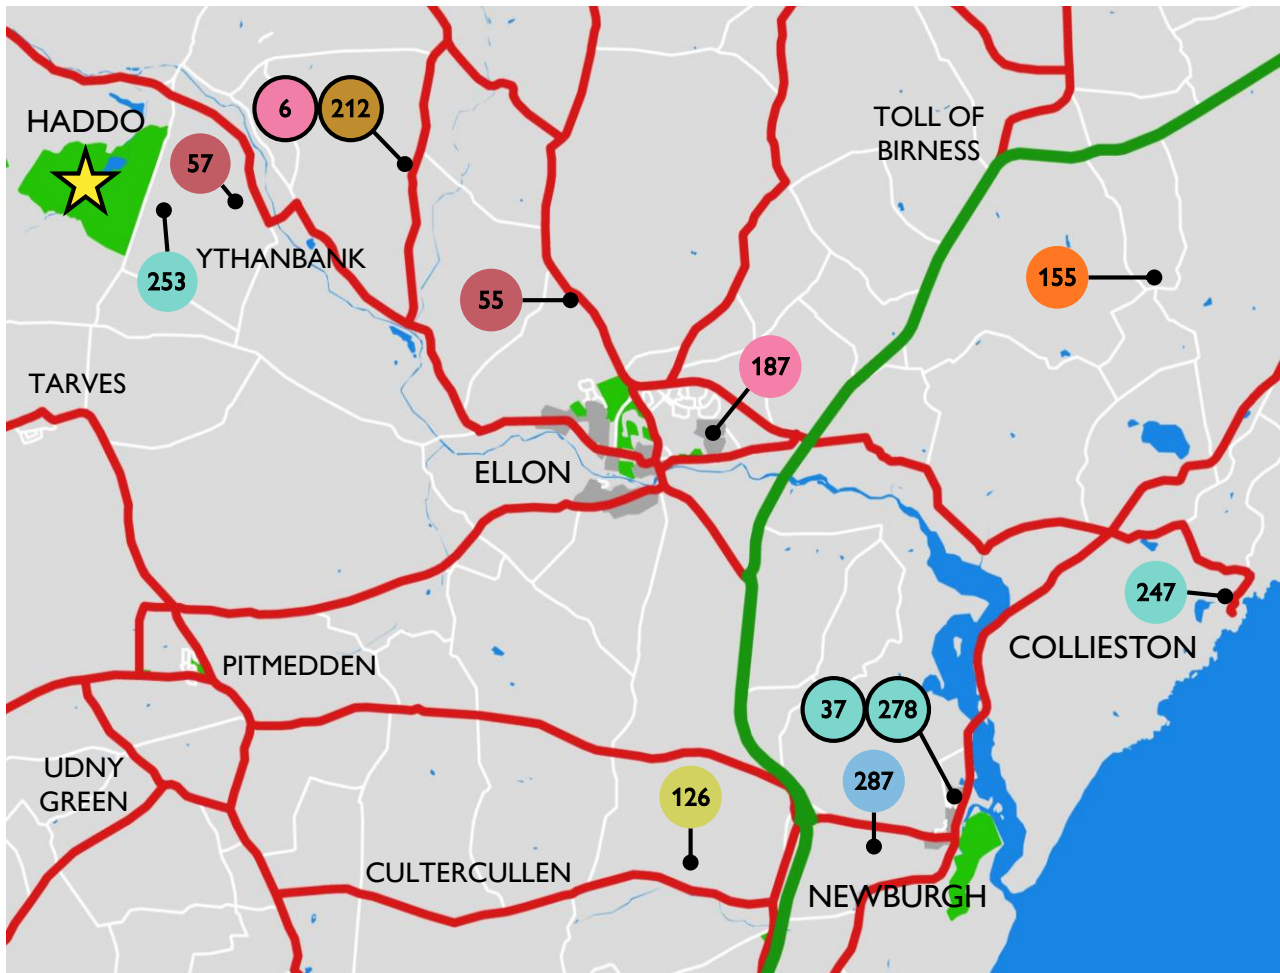

ELLON AREA TRAIL

MEET THE ARTISTS AND MAKERS IN THEIR STUDIOS

NEOS 
north east open studios

14th – 23rd SEPTEMBER

Opening times differ for each venue

KEY TO DISCIPLINES

- | | |
|---|---|
|  Ceramics |  Multi Media |
|  Glass |  Painting |
|  Group |  Photography |
|  Heritage Crafts |  Printmaking |
|  Illustrator |  Sculpture |
|  Jewellery |  Textiles |
|  Mixed Media |  Wood |