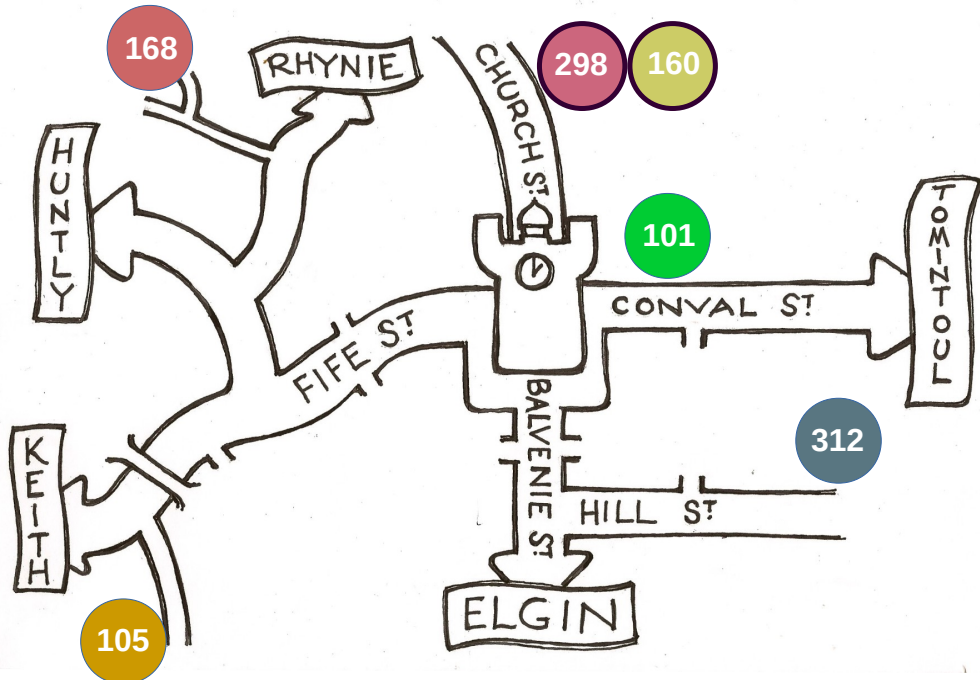

DUFFTOWN

ARTISTS

NEOS  **2019**
 north east open studios

14th - 23rd September

See NEOS guide for full details

105

WOOD

Ged Connell
 2 Parkmore Distillery Cottages
 Dufftown
 AB55 4DL

101

PHOTOGRAPHY

Mark Williams
 Dufftown Glassworks
 Conval Street
 Dufftown
 AB55 4AE

160

MULTI MEDIA

Richard A Levens
 25 Church Street
 Dufftown
 AB55 4AR

298

MIXED MEDIA
 AND TEXTILES

Morag Tweedie
 25 Church Street
 Dufftown
 AB55 4AR

168

TEXTILES

Penny Mackenzie
 Parkhead Steading
 by Auchindoun Castle
 Dufftown
 AB55 4EN

312

SCULPTURE

Sheila Wiseman
 Hawthorn Cottage
 Dufftown
 AB55 4AW