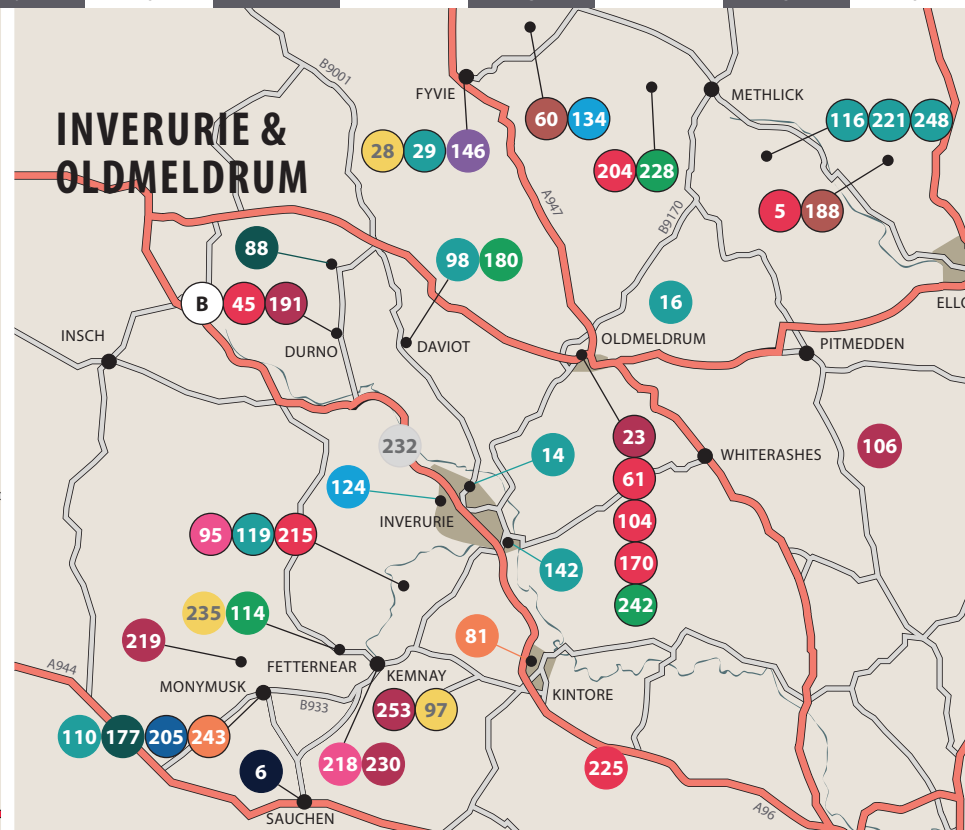

NEOS 2017

9th – 17th September

north east open studios

LOCATION GUIDE

At-a-glance help for planning your routes.
Check your copy of the directory for directions, details and local trails.

MEMBERS OF
ABERDEEN
FESTIVALS

SPONSORED BY

INVERURIE & OLDMELDRUM