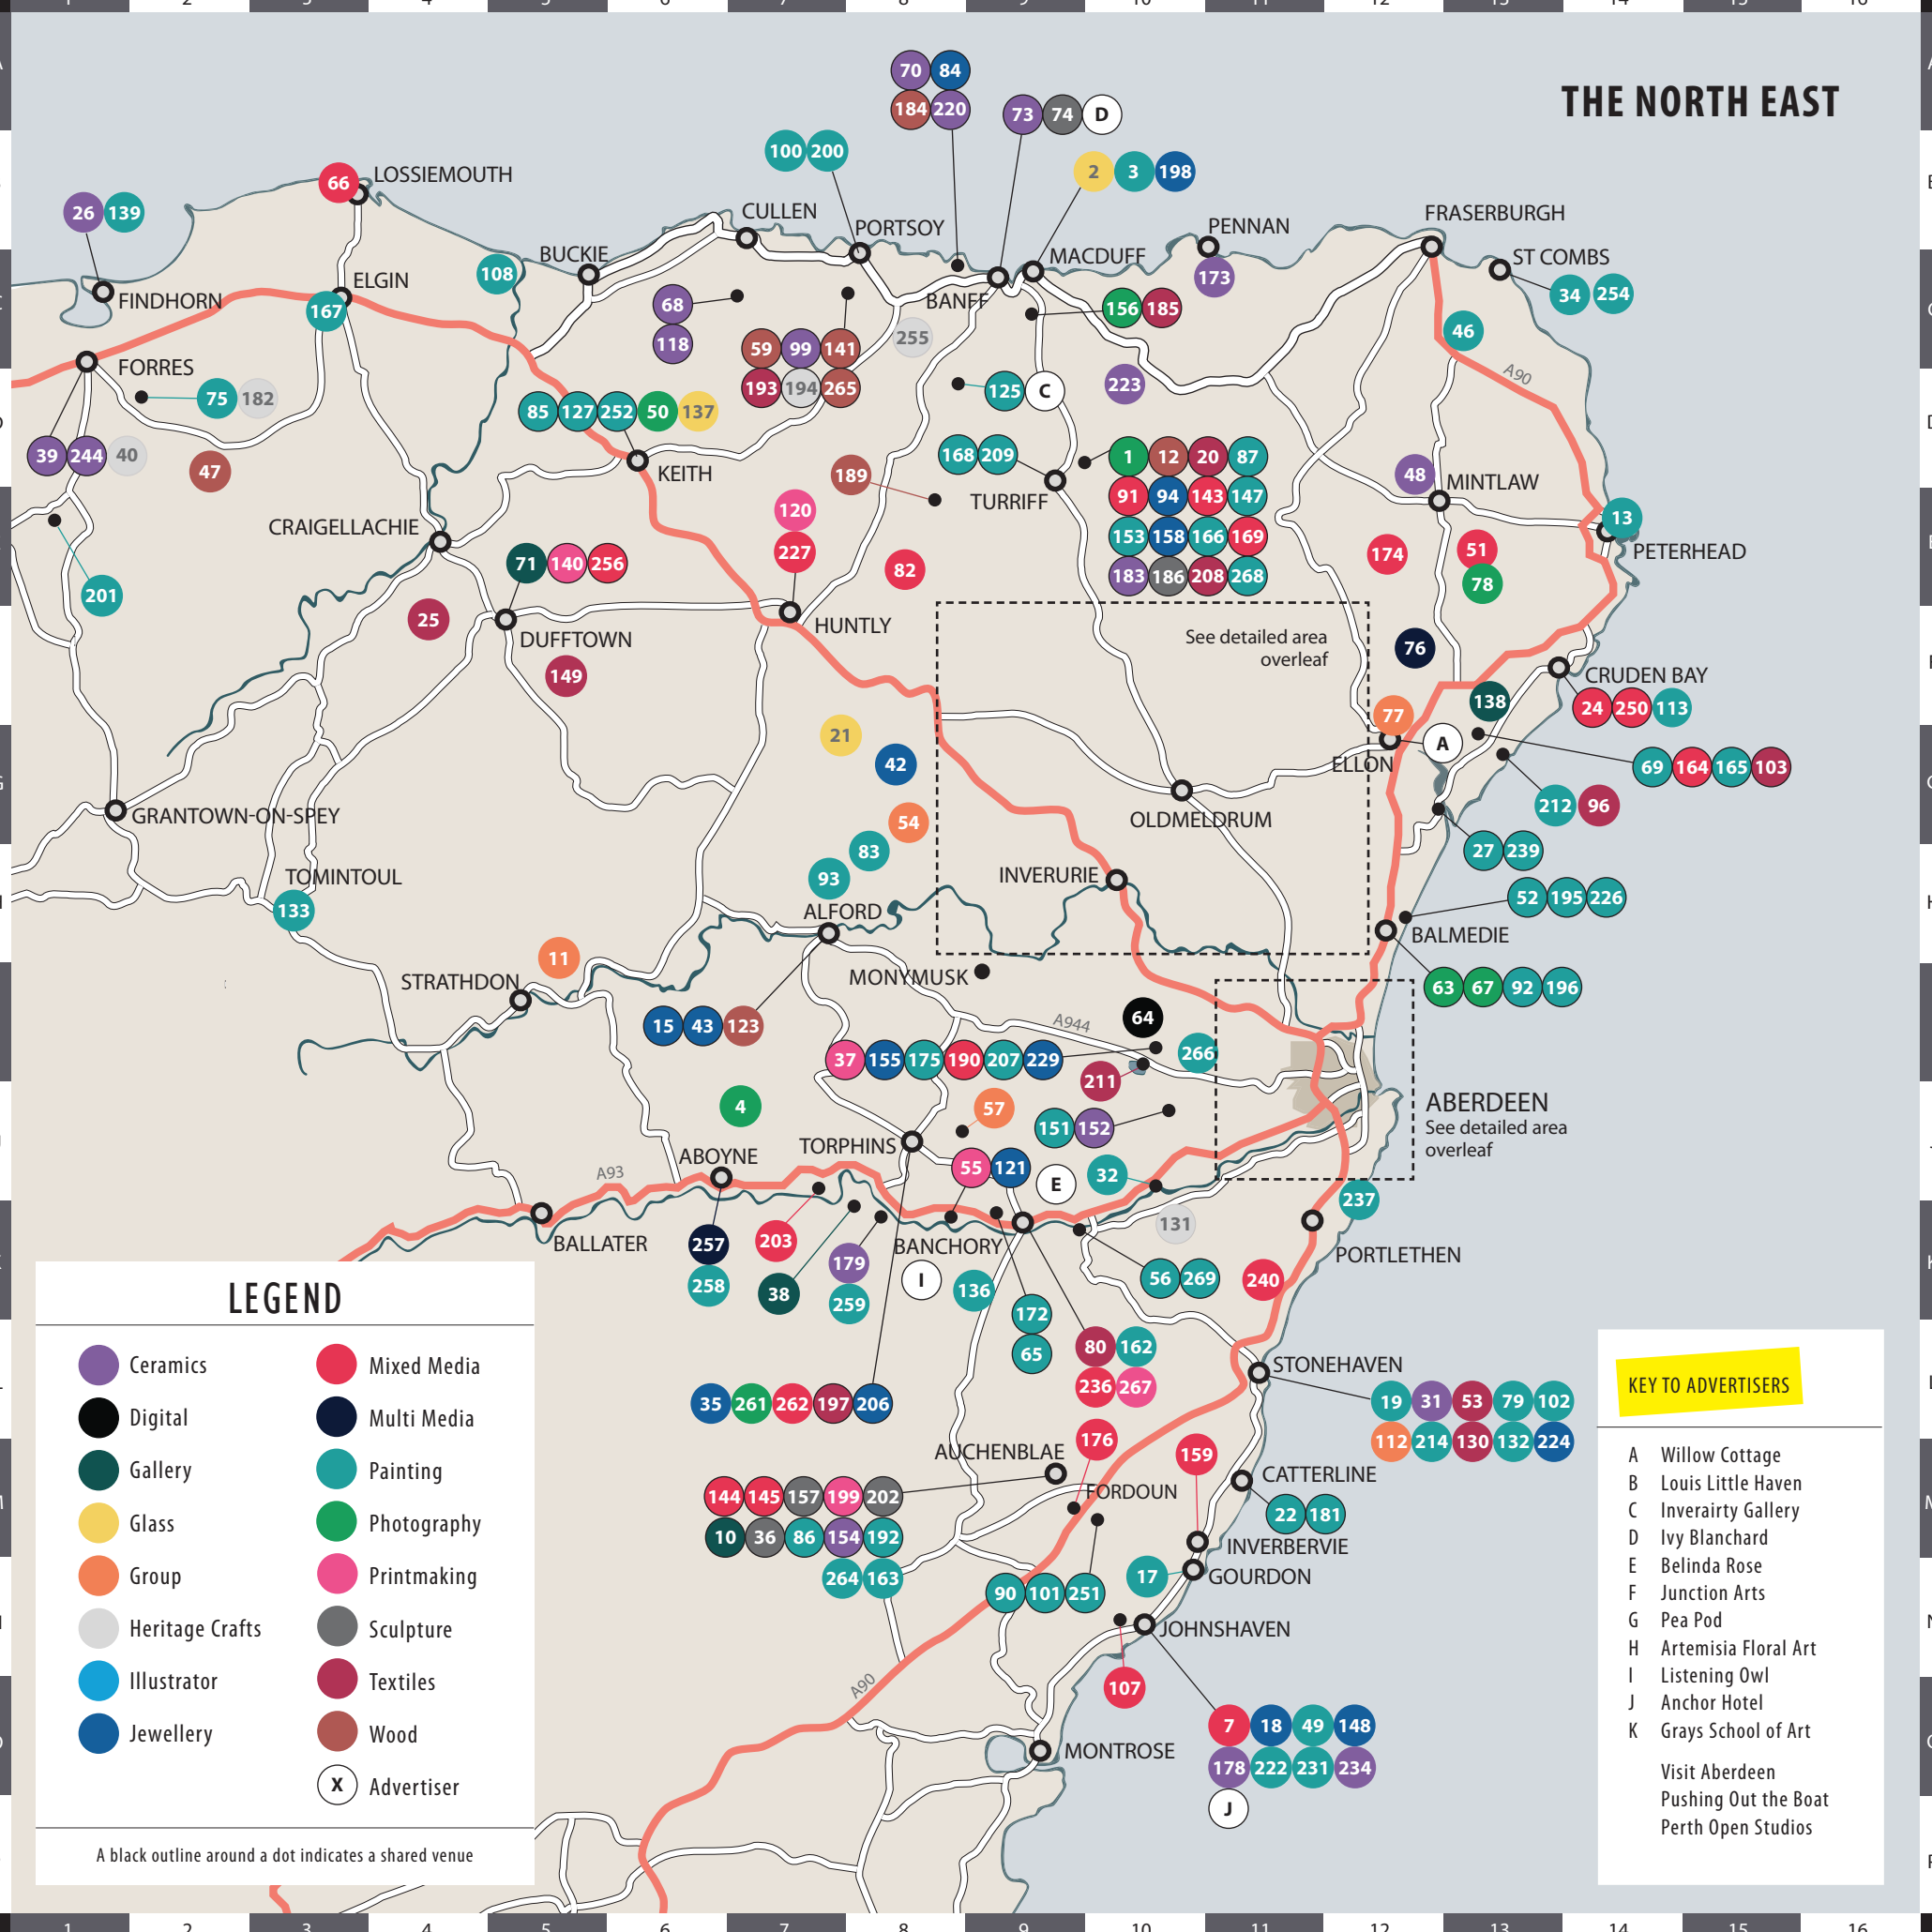

NEOS 2017

9th – 17th September

north east open studios

LOCATION GUIDE

At-a-glance help for planning your routes.
Check your copy of the directory for directions, details and local trails.

MEMBERS OF
ABERDEEN
FESTIVALS

SPONSORED BY
 

INVERURIE & OLDMELDRUM

ABERDEEN & SURROUNDS

LEGEND

-  Ceramics
-  Digital
-  Gallery
-  Glass
-  Group
-  Heritage Crafts
-  Illustrator
-  Jewellery
-  Mixed Media
-  Multi Media
-  Painting
-  Photography
-  Printmaking
-  Sculpture
-  Textiles
-  Wood
-  Advertiser

A black outline around a dot indicates a shared venue

THE NORTH EAST

LEGEND

- | | |
|-----------------|-------------|
| Ceramics | Mixed Media |
| Digital | Multi Media |
| Gallery | Painting |
| Glass | Photography |
| Group | Printmaking |
| Heritage Crafts | Sculpture |
| Illustrator | Textiles |
| Jewellery | Wood |
| Advertiser | |

A black outline around a dot indicates a shared venue

KEY TO ADVERTISERS

- A Willow Cottage
 - B Louis Little Haven
 - C Inverairty Gallery
 - D Ivy Blanchard
 - E Belinda Rose
 - F Junction Arts
 - G Pea Pod
 - H Artemisia Floral Art
 - I Listening Owl
 - J Anchor Hotel
 - K Grays School of Art
- Visit Aberdeen
Pushing Out the Boat
Perth Open Studios