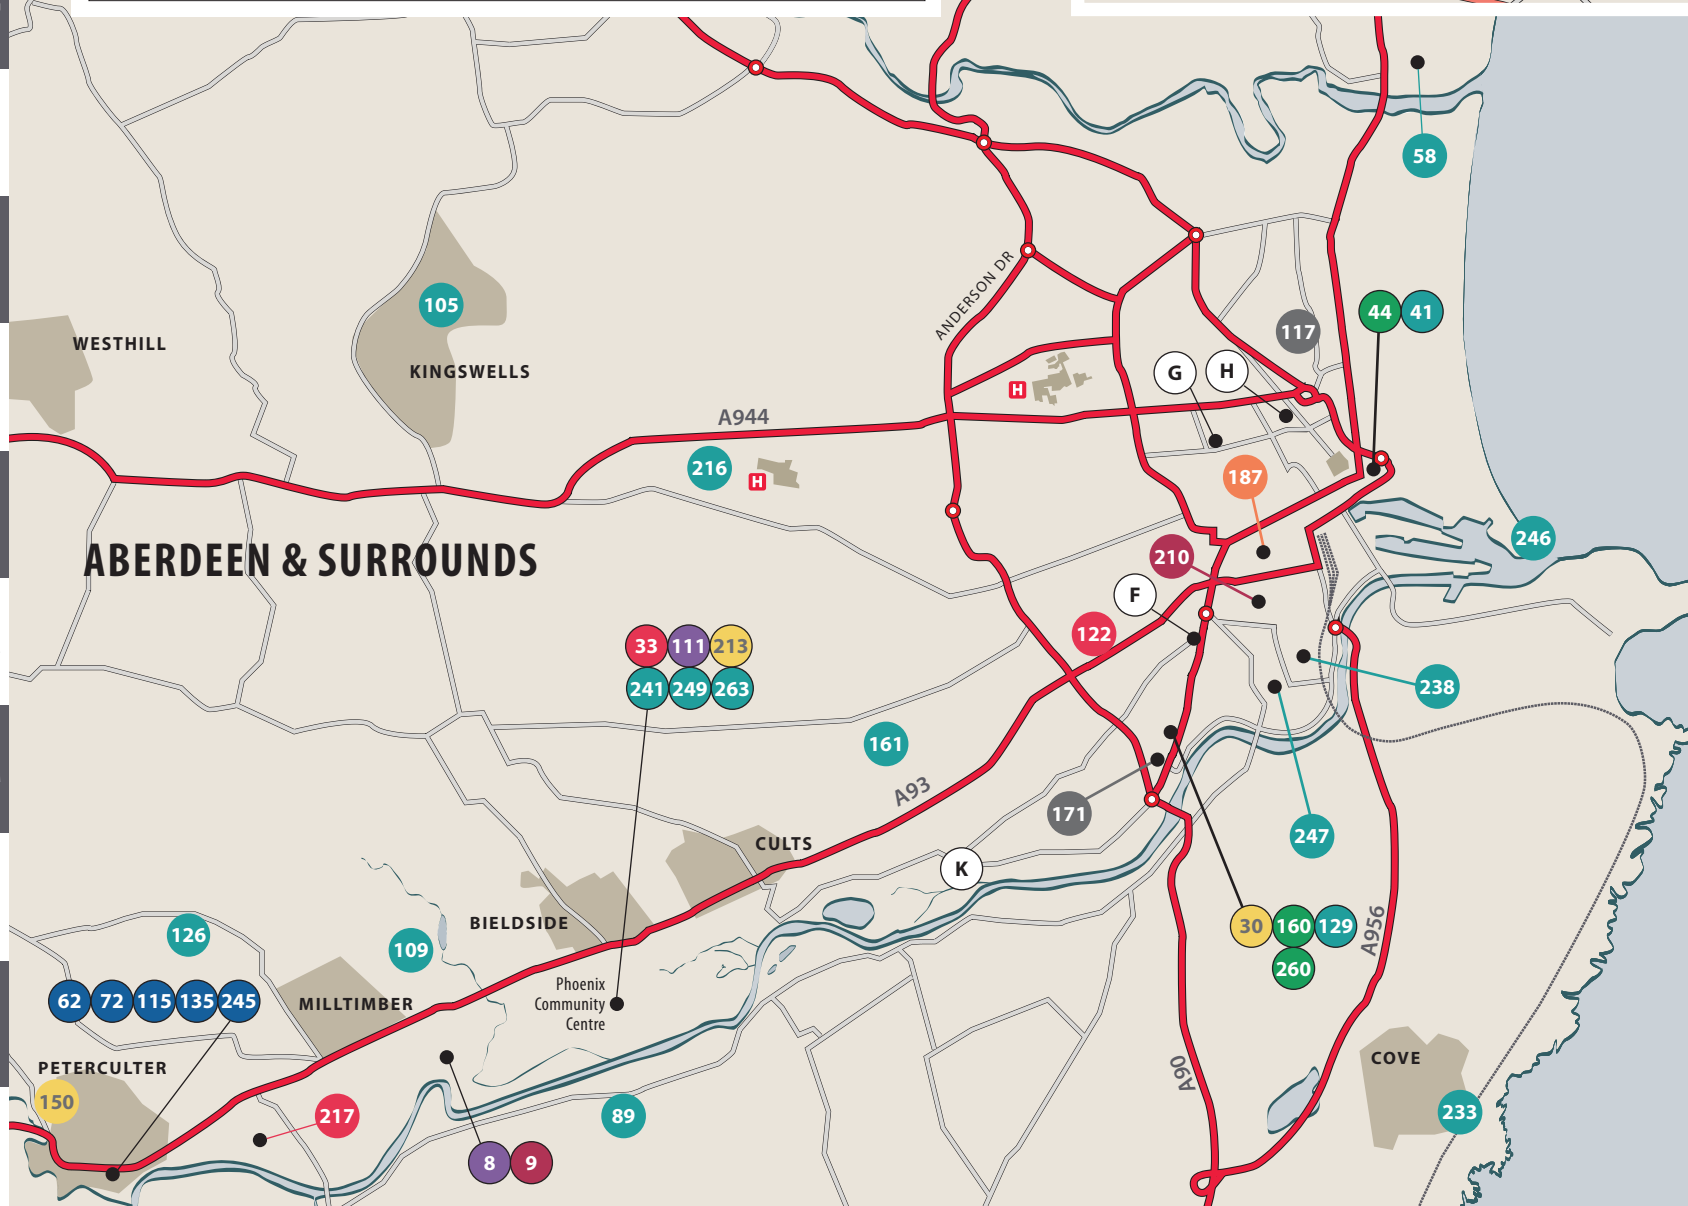

ABERDEEN & SURROUNDS

LEGEND

- Ceramics
- Digital
- Gallery
- Glass
- Group
- Heritage Crafts
- Illustrator
- Jewellery
- Mixed Media
- Multi Media
- Painting
- Photography
- Printmaking
- Sculpture
- Textiles
- Wood
- Advertiser

A black outline around a dot indicates a shared venue